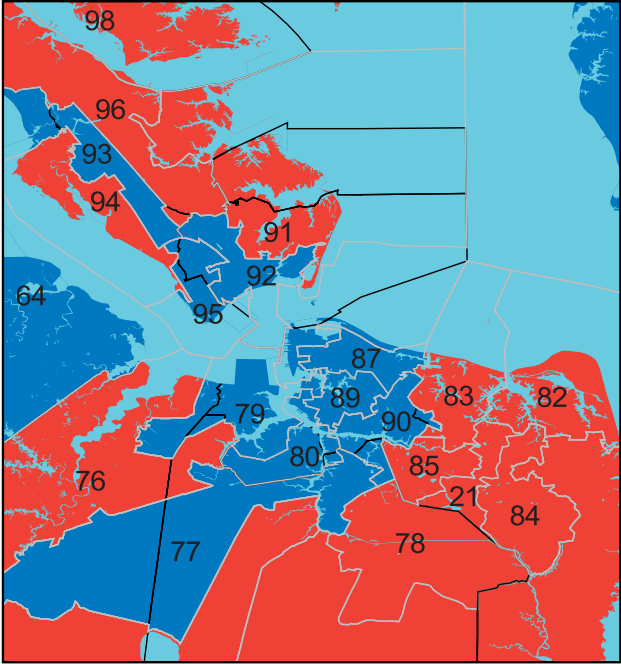

# Virginia House of Delegates 2010

Central Virginia

Tidewater

Northern Virginia

**Key:**  
Red—Republican  
Blue—Democrat  
Purple—Independent