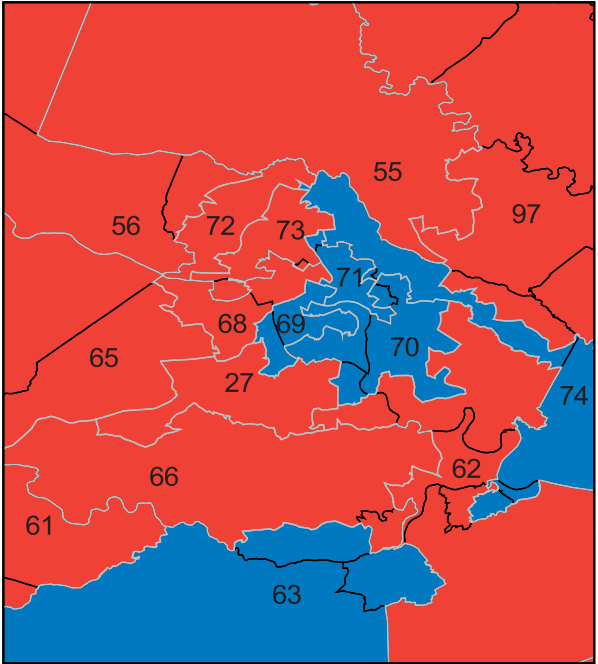

# Virginia House of Delegates 2010

Central Virginia

Tidewater

Northern Virginia

**Key:**  
Red—Republican  
Blue—Democrat  
Purple—Independent