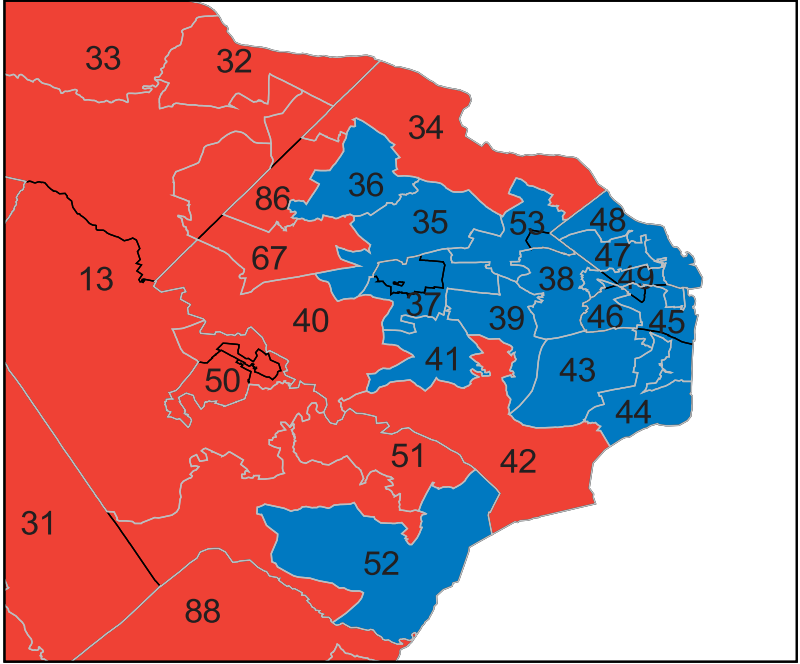

# Virginia House of Delegates 2010

Central Virginia

Tidewater

Northern Virginia

**Key:**  
Red—Republican  
Blue—Democrat  
Purple—Independent